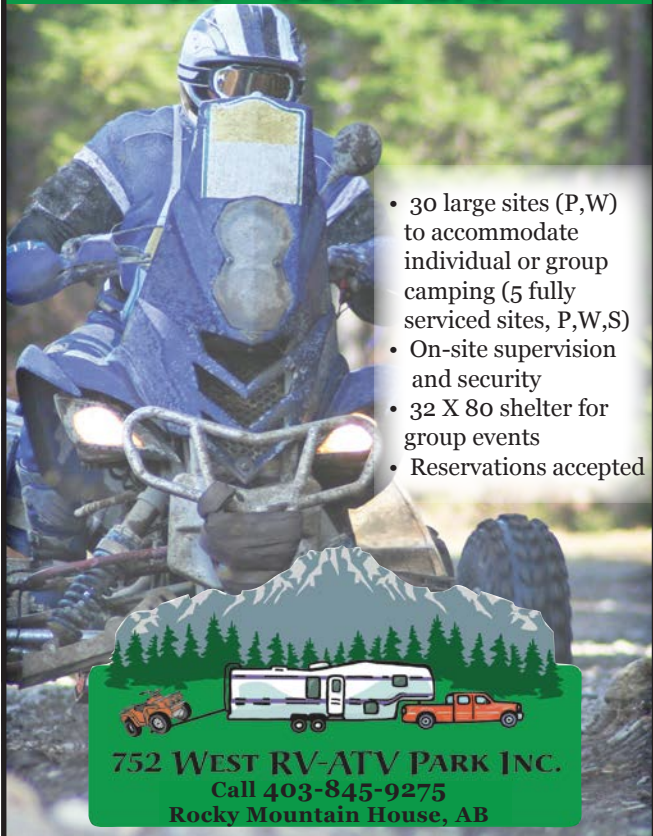

## ***RV - ATV Park***

- 30 large sites (P,W) to accommodate individual or group camping (5 fully serviced sites, P,W,S)
- On-site supervision and security
- 32 X 80 shelter for group events
- Reservations accepted

**752 WEST RV-ATV PARK INC.**  
Call 403-845-9275  
Rocky Mountain House, AB

**Daily, monthly and seasonal site rentals**