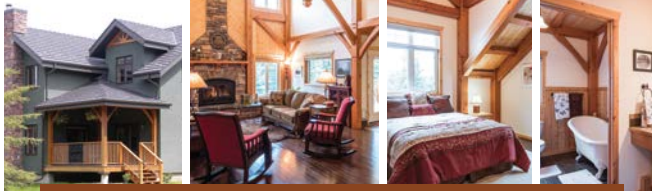

Welcome to Timber Green Bed & Breakfast

Enjoy Alberta's beauty at Rocky Mountain House

Timber Green Bed & Breakfast is a small lodging establishment that offers comfortable overnight accommodation close to the foothills of the beautiful Canadian Rockies.

Our Rooms

Our three bedrooms available year-round feature modern décor, queen or king size beds and ensuite three or four piece bathrooms.

Our Services

We have free Wi-Fi, satellite TV including a central big-screen unit and full breakfasts featuring fruit, cereals, fresh baking and hot entrées.